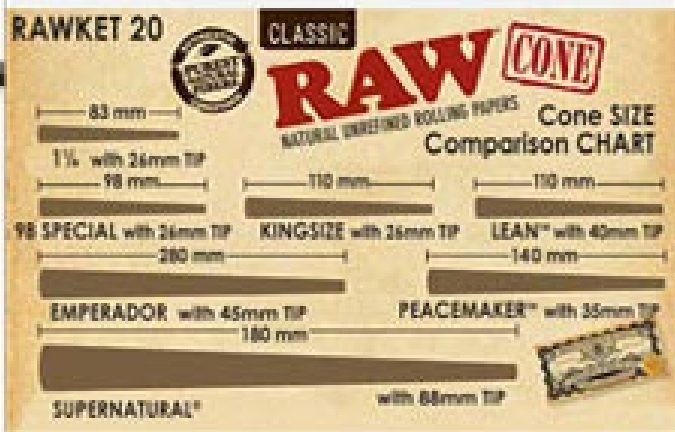

RAW CONE ORGANIC

CONES 1 1/4 6-PACK	32ct	.....	RAWORGCONE14
CONES KING SIZE 3-PACK	32ct	.....	RAWORGCONE
CONE 1 1/4 32-PACK	12ct	.....	RORG32PK14
CONE KING SIZE 32-PACK	12ct	.....	RORG32PKKS
BULK CONE 1 1/4	900ct	.....	RAWORGBULK900